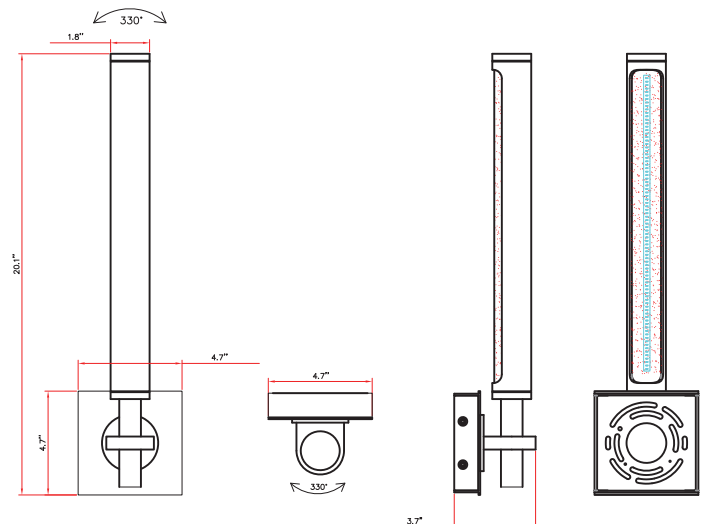

DATE		PROJECT
LOCATION		
TYPE		

ROTA - WS10611/LED-20-1/BBK

DESCRIPTION

The ROTA ADA compliant 20" sleek wall sconce, vanity or picture light all in one. The arm can rotate up to 330° and each light source can be rotate up to 330° making it a multi-purpose fixture or art design with multiple fixtures in our brushed black finish. Available in 4 sizes and 5 finish varieties. Equipped with our powerful integrated easy to replace LED with 3CCT - 3000K, 3500K, 4000 switch.

WS10615/LED-20-1/PN

Polished Nickel

SPECIFICATION DATA

DETAILS

FINISH	Brushed Black
LAMPING	Integrated LED Replaceable
WATTAGE	12W, 1-Light
INITIAL LUMENS	1,200 lm
KELVIN	3CCT - 3000K 3500K 4000K
CRI	90
VOLTAGE	120V
DIMMABLE	100% - 10%, ELV/Triac (not included)
LED RATED LIFE	50,000 hrs
WEIGHT	1.8 lbs
LOCATION	Indoor, Damp Location
WARRANTY	5 Year LED, 1 Year Fixture
MATERIALS	Aluminum, Acrylic
ADA COMPLIANT	Yes
FEATURE	330° Rotating Light & Arm

MEASUREMENTS

OVERALL	W-4.7" x H-20.1" x E-3.7"
CANOPY	W-4.7" x H-4.7" x E-1"

COMMENTS & NOTES